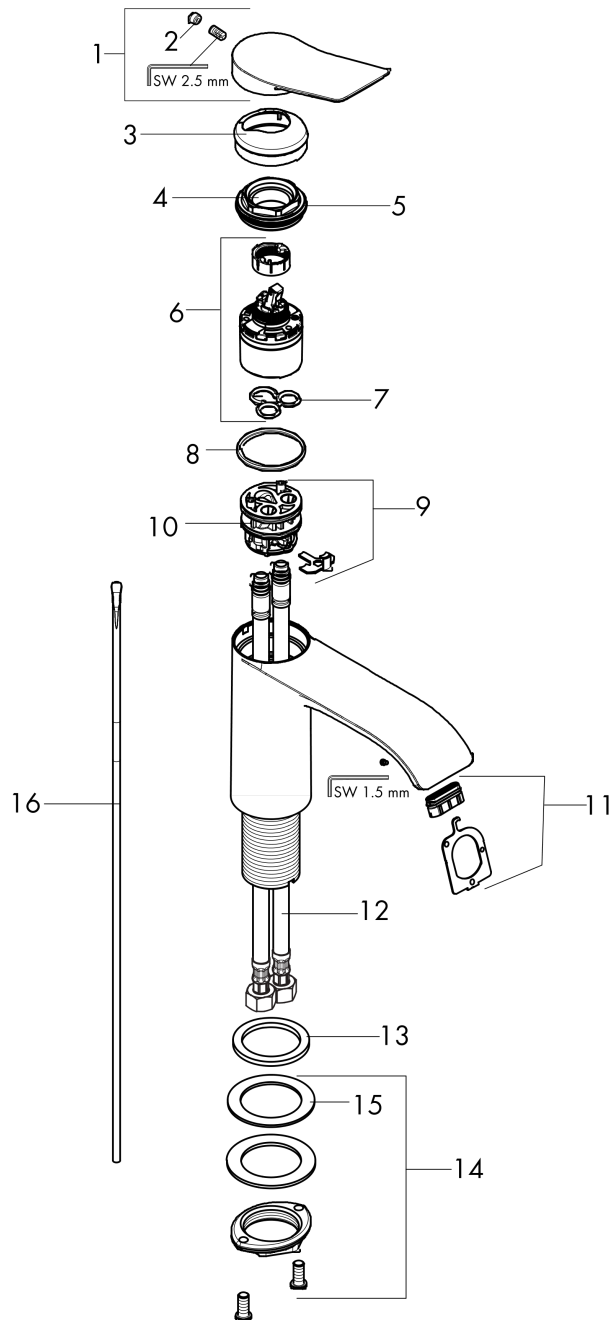

Vivenis
Single-Hole Faucet 80 with Pop-Up Drain, 1.2 GPM
 Finishes : **matte white** Part no. : **75010701**

Description

Features

- Consists of: Single-handle faucet, Pop-up assembly
- Spray modes: WaterfallStream
- Flow: 1.2 GPM (4.5 L/Min)
- Ceramic cartridge
- Includes pop-up drain
- Material waste set: Metal

Item details

List Price \$ 508.00

Technology

Design awards

Compliance

Product image

Scale drawing

Vivenis
Single-Hole Faucet 80 with Pop-Up Drain, 1.2 GPM
 Finishes : **matte white** Part no. : **75010701**

Exploded drawing

Year of production: >11/21

Vivenis

Single-Hole Faucet 80 with Pop-Up Drain, 1.2 GPM

Finishes : **matte white** Part no. : **75010701**

Spare parts list

Year of production: >11/21

Pos.	Description	Part no.	Price	PU
1	handle	94277700	-	1
2	screw cover	93735700	-	1
3	escutcheon	94027700	-	1
4	nut	93995000	-	1
5	O-ring 35x1,5	92114000	-	1
6	cartridge, assy	93897000	-	1
7	seal	95008000	-	1
8	O-ring 35x2	92604000	-	1
9	adapter for cartridge	98750000	-	1
10	O-Ring 30x2	98186000	-	1
11	spray former	94275001	-	1
12	connection hose 23½" M8x0,75 3/8"	96556001	-	1
13	flat seal	98749000	-	1
14	fixing set (Ø 32)	13961000	-	1
15	lever collar	97548000	-	1
16	pull rod	96657700	-	1
a	lever arm 340mm (ball-Ø12mm)	96324000	-	1