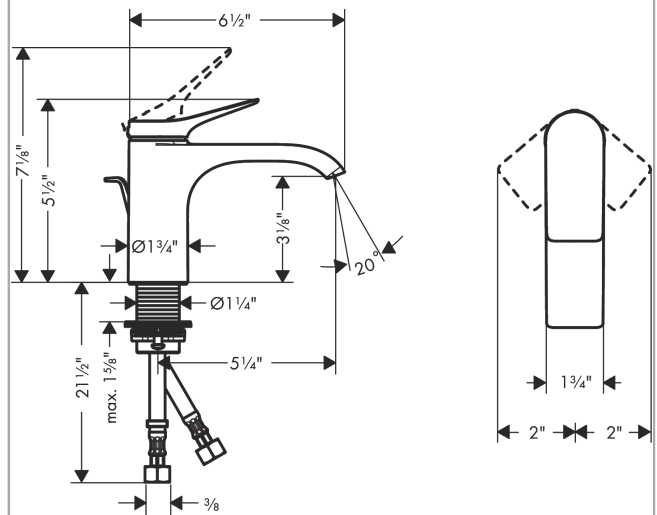

Vivenis
Single-Hole Faucet 80 with Pop-Up Drain, 1.2 GPM
 Finishes : **matte white** Part no. : **75010701**

Description

Features

- Consists of: Single-handle faucet, Pop-up assembly
- Spray modes: WaterfallStream
- Flow: 1.2 GPM (4.5 L/Min)
- Ceramic cartridge
- Includes pop-up drain
- Material waste set: Metal

Item details

List Price \$ 508.00

Technology

Design awards

Compliance

Product image

Scale drawing

Vivenis
Single-Hole Faucet 80 with Pop-Up Drain, 1.2 GPM
 Finishes : **matte white** Part no. : **75010701**

Exploded drawing

Year of production: >11/21

Vivenis

Single-Hole Faucet 80 with Pop-Up Drain, 1.2 GPM

Finishes : **matte white** Part no. : **75010701**

Spare parts list

Year of production: >11/21

Pos.	Description	Part no.	Price	PU
1	handle	94277700	-	1
2	screw cover	93735700	-	1
3	escutcheon	94027700	-	1
4	nut	93995000	-	1
5	O-ring 35x1,5	92114000	-	1
6	cartridge, assy	93897000	-	1
7	seal	95008000	-	1
8	O-ring 35x2	92604000	-	1
9	adapter for cartridge	98750000	-	1
10	O-Ring 30x2	98186000	-	1
11	spray former	94275001	-	1
12	connection hose 23½" M8x0,75 3/8"	96556001	-	1
13	flat seal	98749000	-	1
14	fixing set (Ø 32)	13961000	-	1
15	lever collar	97548000	-	1
16	pull rod	96657700	-	1
a	lever arm 340mm (ball-Ø12mm)	96324000	-	1